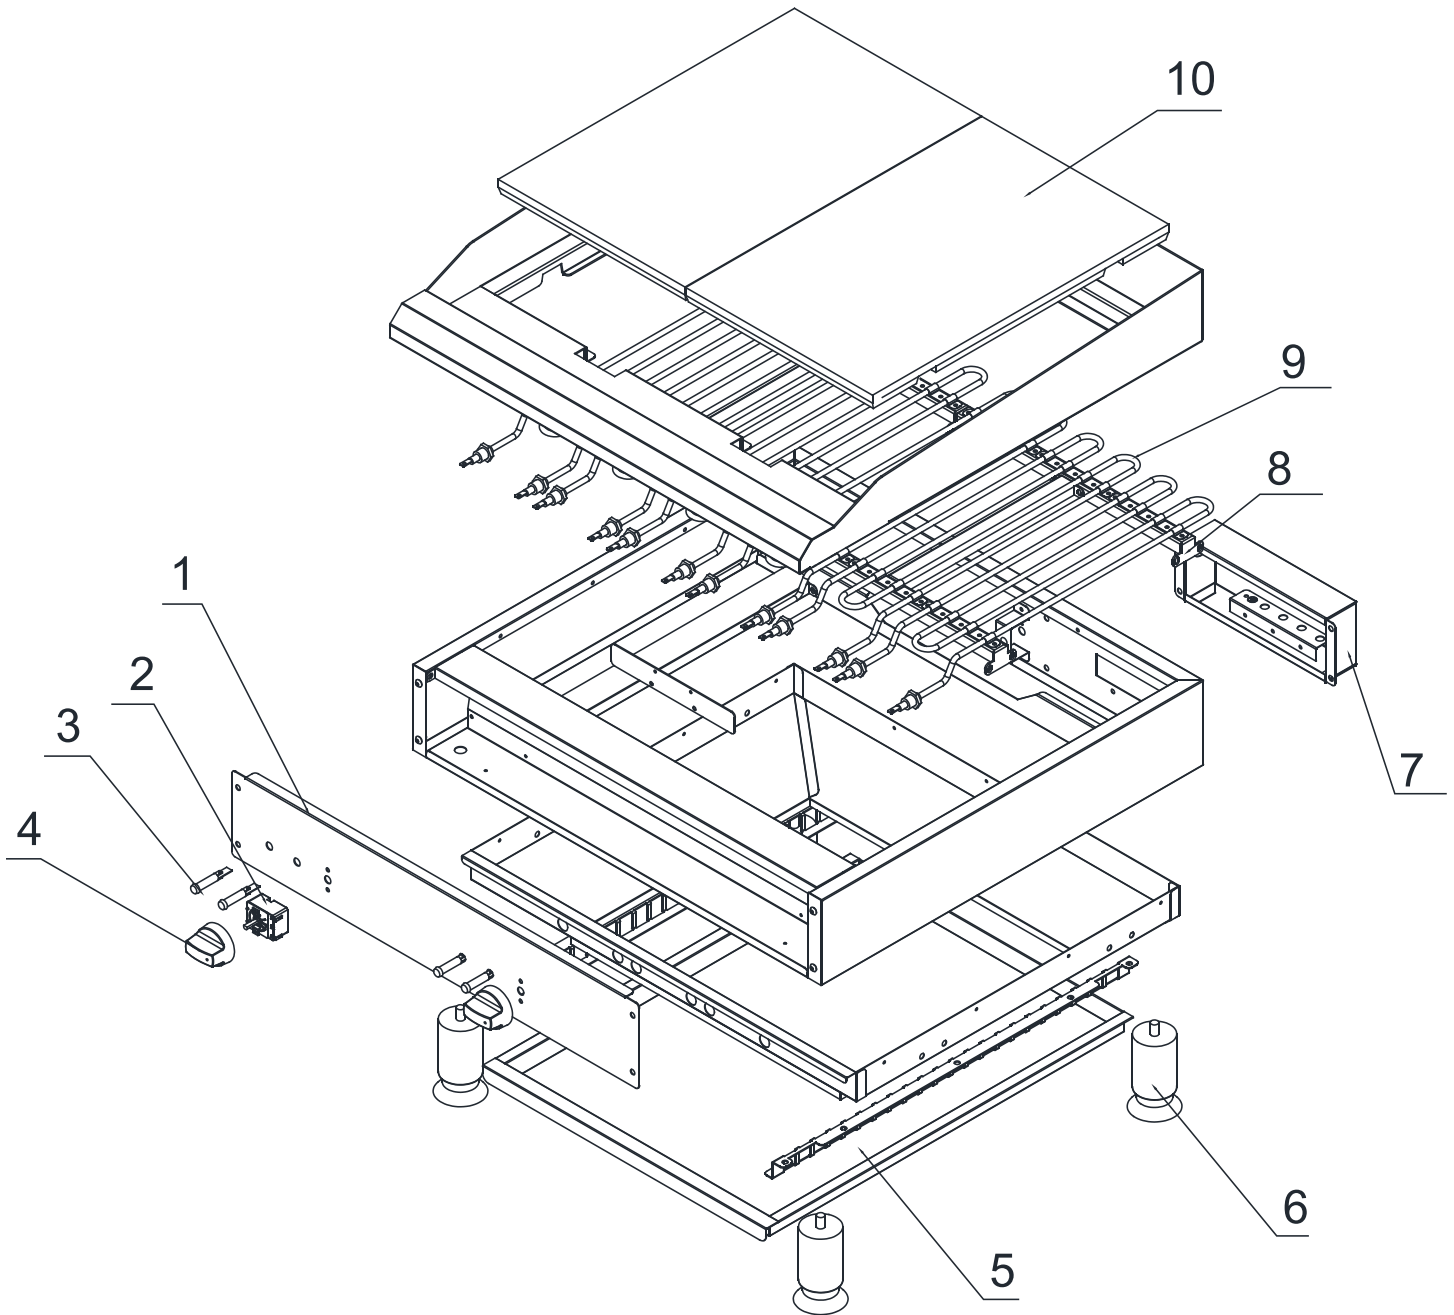

Parts Breakdown

Model CE-CN-0610-DN 46886

Parts Breakdown

Model CE-CN-0610-DN 46886

Item No.	Description	Position	Item No.	Description	Position	Item No.	Description	Position
AG143	Front Panel for 46886	1	AG144	Tray for 46886	5	AG139	Element for 46886	9
AG132	Thermostat for 46886	2	AG136	Feet for 46886	6	AG146	Griddle Plate Flat for 46886	10
AG133	Indicator Light for 46886	3	AG145	Power Box for 46886	7	AG147	Grill Plate Ribbed for 46886	10
AG134	Knob for 46886	4	AG138	Element Support Frame for 46886	8	AG148	Plug and Lead for 46886	11